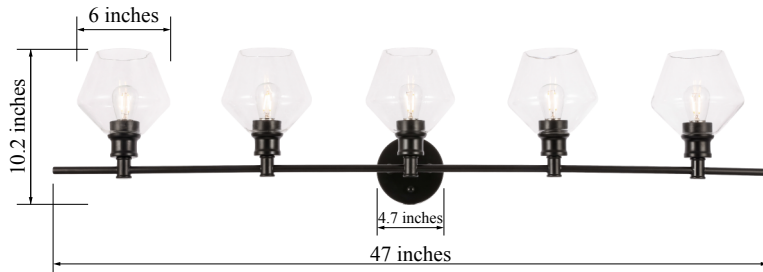

PRODUCT SPECIFICATION SHEET

GENE COLLECTION

Gene 5-Light Wall lamp Clear Glass

Black
Item No:LD2324BK

Brass
Item No:LD2324BR

Chrome
Item No:LD2324C

Available Finishes

Dimensions

Back plate Size(in)	D4.7"H1"
Chain/Rod Length	N/A
Width	47"
Extension	8"
Height	10.2"
Maximum Height	N/A

Specifications

Finish	3 Finishes
Material	Iron / Glass
Glass Color	Clear
Type	Wall lamp
Hanging Device	N/A
Voltage	110-125V
Dimmable	Yes
Warranty	1 Year Limited
Shipment Type	Small Parcel

Bulb / Socket

Socket Type	E26
Number of Lights	5
Wattage/Bulb	40W
Included	No

Installation

Indoor/Outdoor	Indoor
Dry/Wet/Damp	Dry
Weight	7.17 LBS
Wire Length	11"
Safety Rating	ETL Listed